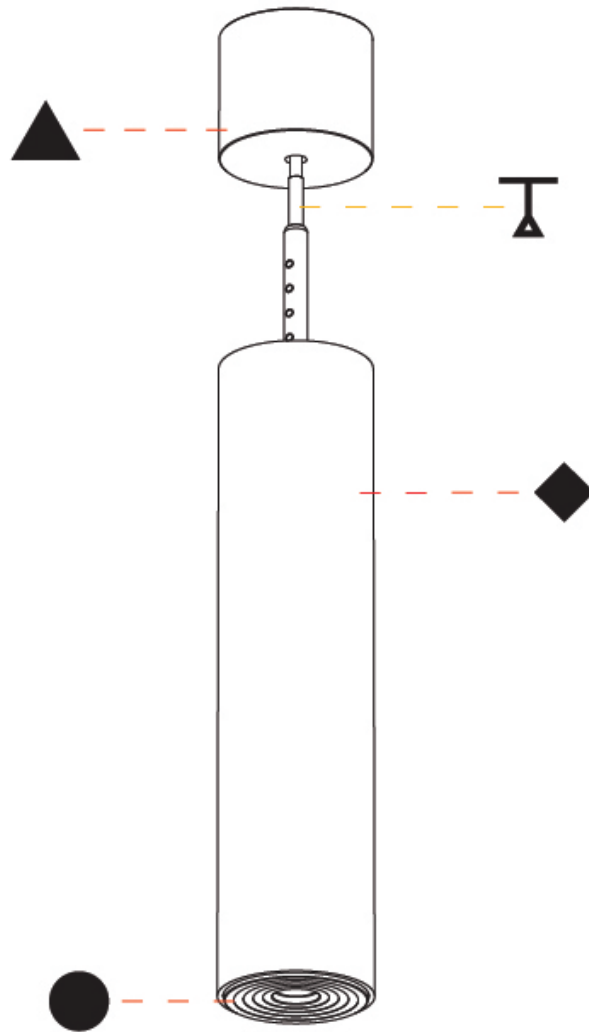

STUDIO COLLECTION 1 SUSPENSION

A300802-

PROJECT

TYPE

SPECIFIER

QUANTITY

DATE

A