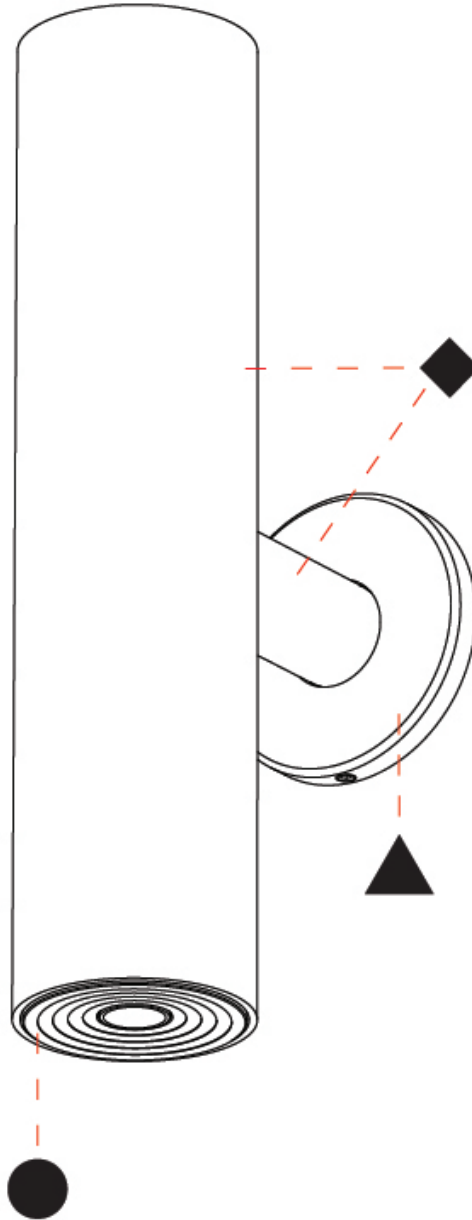

STUDIO COLLECTION 1 SURFACE

A33303-

PROJECT _____

TYPE _____

SPECIFIER _____

QUANTITY _____

DATE _____

A