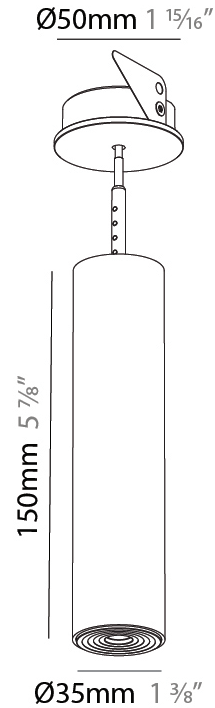

GENERAL

Series: Studio Collection
Subseries: Studio Collection 1
Partner: Prolicht
Division: Architectural
Installation: Suspension
Product Type: Pendant
Mounting Location: Ceiling
Light Distribution: Direct

PHYSICAL

Shape: Cylinder
Diameter (mm): 35
Diameter (in): 1 3/8
Height (mm): 150
Depth (mm): 45
Height (in): 5 7/8
Depth (in): 1 3/4
Weight (kg): 0.38
Fixture Finish: SSR / BKV / CWI / CRY / HAB / UFT / ITA / RUA / FTG / MYG / LOD / PUS / FRO / FUP / KIA / POP / BLS / SPG / MEY / GOH / CHC / COM / ABZ / JAG / OBR / MOS / ROR
Accent Finish: ALU / PBR
Fixture Material: Extruded Aluminum
Cut-out Measurements: 45mm/1 3/4" Diameter

ELECTRICAL

Lamp Type: LED (Zhaga Standard)
Input Wattage (W): 6
Total Output Wattage (W): 5.4
Dimming: Tri-Mode (Non-Dimming and Phase Dimming (120Vac only) and 0-10V Dimming)
Driver Included: No
Driver Location: Remote
Driver Type: Constant Current - Universal
Driver Class: Class 2
Housing: ENCP3
Input Voltage (V): 120 - 277
Constant Current (MA): 500

LED

Color Temperature (°K): 2700 / 3000 / 3500 / 4000
Max. Delivered Lumen (lm): 310 / 328 / 347 / 356
Nominal Lumen (lm): 460 / 487 / 514 / 528
CRI: >90 CRI
Lamp Life (hrs): 50000

OPTICAL

Beam Angle: 32 / 58

RATINGS AND CERTIFICATIONS

Certified By: CSA Certified to UL and CSA Standards
IP rating: IP40

PROJECT
TYPE
SPECIFIER
QUANTITY
DATE