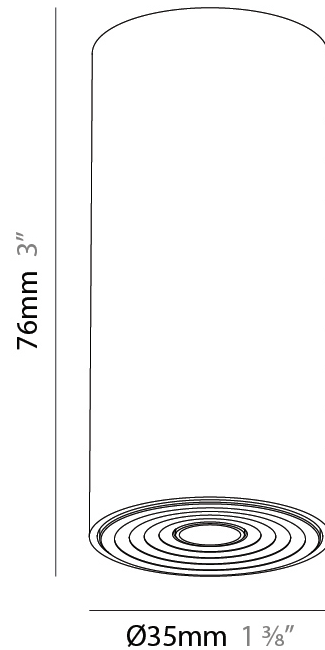

GENERAL

Series: Studio Collection
Subseries: Studio Collection 1
Partner: Prolicht
Division: Architectural
Installation: Surface
Product Type: Ceiling Surface
Mounting Location: Ceiling
Light Distribution: Direct

PHYSICAL

Aperture Sizes - Downlights: 1"
Shape: Cylinder
Diameter (mm): 38
Diameter (in): 1 1/2
Height (mm): 58
Height (in): 2 5/16
Ceiling Thickness (mm): 1 - 30
Ceiling Thickness (in): 1/16 - 1 3/16
Min. Recessing Depth (mm): 65
Min. Recessing Depth (in): 2 9/16
Weight (kg): 0.137
Fixture Finish: SSR / BKV / CWI / CRY / HAB / UFT / ITA / RUA / FTG / MYG / LOD / PUS / FRO / FUP / KIA / POP / BLS / SPG / MEY / GOH / CHC / COM / ABZ / JAG / OBR / MOS / ROR
Accent Finish: ALU / PBR
Fixture Material: Extruded Aluminum
Cut-out Measurements: 45mm, 1 3/4" Diameter

ELECTRICAL

Lamp Type: LED (Zhaga Standard)
Input Wattage (W): 6
Total Output Wattage (W): 5.4
Dimming: Tri-Mode (Non-Dimming and Phase Dimming (120Vac only) and 0-10V Dimming)
Driver Included: No
Driver Location: Remote
Driver Type: Constant Current - Universal
Driver Class: Class 2
Input Voltage (V): 120 - 277
Constant Current (MA): 500

LED

Color Temperature (°K): 2700 / 3000 / 3500 / 4000
Max. Delivered Lumen (lm): 235 / 252 / 316 / 270
Nominal Lumen (lm): 372 / 399 / 500 / 427
CRI: >90 CRI
Lamp Life (hrs): 50000

OPTICAL

Beam Angle: 32 / 58

RATINGS AND CERTIFICATIONS

Certified By: CSA Certified to UL and CSA Standards
IP rating: IP40