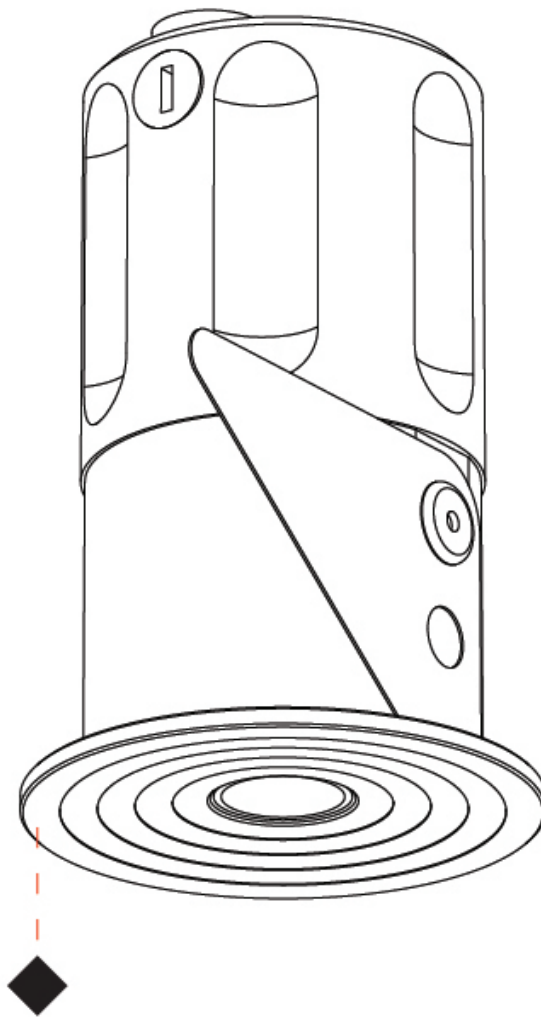

STUDIO COLLECTION 1 RECESSED

A350126-

PROJECT _____

TYPE _____

SPECIFIER _____

QUANTITY _____

DATE _____