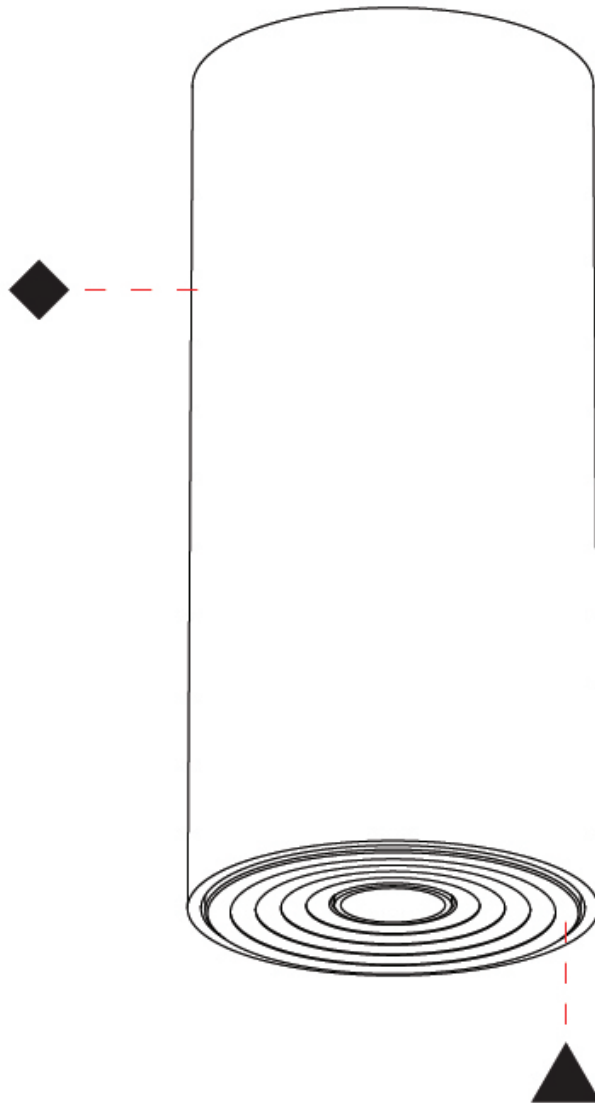

STUDIO COLLECTION 1 SURFACE

A3D373-

PROJECT

TYPE

SPECIFIER

QUANTITY

DATE

A