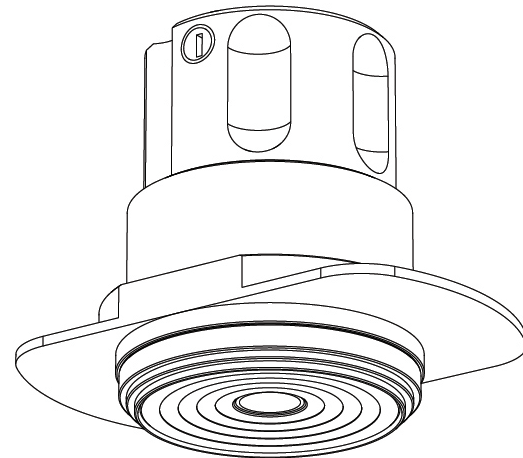

GENERAL

Series: Studio Collection
Subseries: Studio Collection 1
Partner: Prolicht
Division: Architectural
Installation: Trimless
Product Type: Downlight
Mounting Location: Ceiling
Light Distribution: Direct

PHYSICAL

Aperture Sizes - Downlights: 1"
Shape: Round
Diameter (mm): 38
Diameter (in): 1 1/2
Height (mm): 58
Height (in): 2 5/16
Ceiling Thickness (mm): 1 - 30
Ceiling Thickness (in): 1/16 - 1 3/16
Min. Recessing Depth (mm): 65
Min. Recessing Depth (in): 2 9/16
Weight (kg): 0.137
Fixture Finish: SSR / BKV / CWI / CRY / HAB / UFT / ITA / RUA / FTG / MYG / LOD / PUS / FRO / FUP / KIA / POP / BLS / SPG / MEY / GOH / CHC / COM / ABZ / JAG / OBR / MOS / ROR
Accent Finish: ALU / PBR
Fixture Material: Extruded Aluminum
Cut-out Measurements: 45mm, 1 3/4" Diameter

ELECTRICAL

Lamp Type: LED (Zhaga Standard)
Input Wattage (W): 6
Total Output Wattage (W): 5.4
Dimming: Tri-Mode (Non-Dimming and Phase Dimming (120Vac only) and 0-10V Dimming)
Driver Included: No
Driver Location: Remote
Driver Type: Constant Current - Universal
Driver Class: Class 2
Input Voltage (V): 120 - 277
Constant Current (MA): 500

LED

Color Temperature (°K): 2700 / 3000 / 3500 / 4000
Max. Delivered Lumen (lm): 310 / 328 / 347 / 356
Nominal Lumen (lm): 460 / 487 / 514 / 528
CRI: >90 CRI
Lamp Life (hrs): 50000

OPTICAL

Beam Angle: 32 / 58

RATINGS AND CERTIFICATIONS

Certified By: CSA Certified to UL and CSA Standards
IP rating: IP40