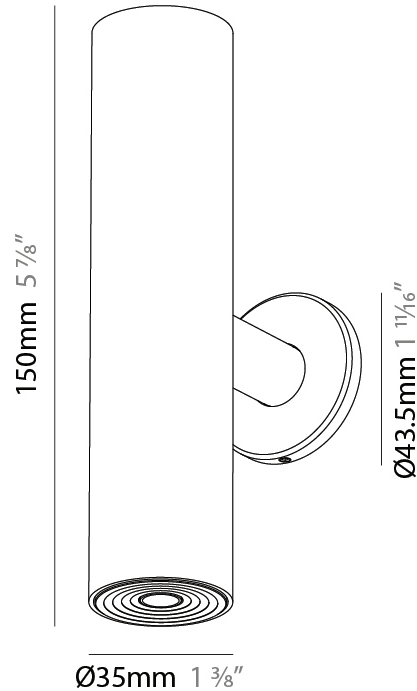

GENERAL

Series: Studio Collection
Subseries: Studio Collection 1
Partner: Prolicht
Division: Architectural
Installation: Surface
Product Type: Wall Surface
Mounting Location: Wall
Light Distribution: Direct / Indirect

PHYSICAL

Shape: Cylinder
Diameter (mm): 35
Diameter (in): 1 3/8
Height (mm): 150
Height (in): 5 7/8
Weight (kg): 0.338
Fixture Finish: SSR / BKV / CWI / CRY / HAB / UFT / ITA / RUA / FTG / MYG / LOD / PUS / FRO / FUP / KIA / POP / BLS / SPG / MEY / GOH / CHC / COM / ABZ / JAG / OBR / MOS / ROR
Accent Finish: ALU / PBR
Fixture Material: Extruded Aluminum
Cut-out Measurements: 19mm/3/4" Diameter

ELECTRICAL

Lamp Type: LED (Zhaga Standard)
Input Wattage (W): 13
Total Output Wattage (W): 11.8
Dimming: Tri-Mode (Non-Dimming and Phase Dimming (120Vac only) and 0-10V Dimming)
Driver Included: No
Driver Location: Remote
Driver Type: Constant Current - Universal
Driver Class: Class 2
Input Voltage (V): 120 - 277
Constant Current (MA): 500

LED

Color Temperature (°K): 2700 / 3000 / 3500 / 4000
Max. Delivered Lumen (lm): 640 / 677 / 715 / 734
Nominal Lumen (lm): 920 / 974 / 1028 / 1056
CRI: >90 CRI
Lamp Life (hrs): 50000

OPTICAL

Beam Angle: 32 / 58

RATINGS AND CERTIFICATIONS

Certified By: CSA Certified to UL and CSA Standards
IP rating: IP40