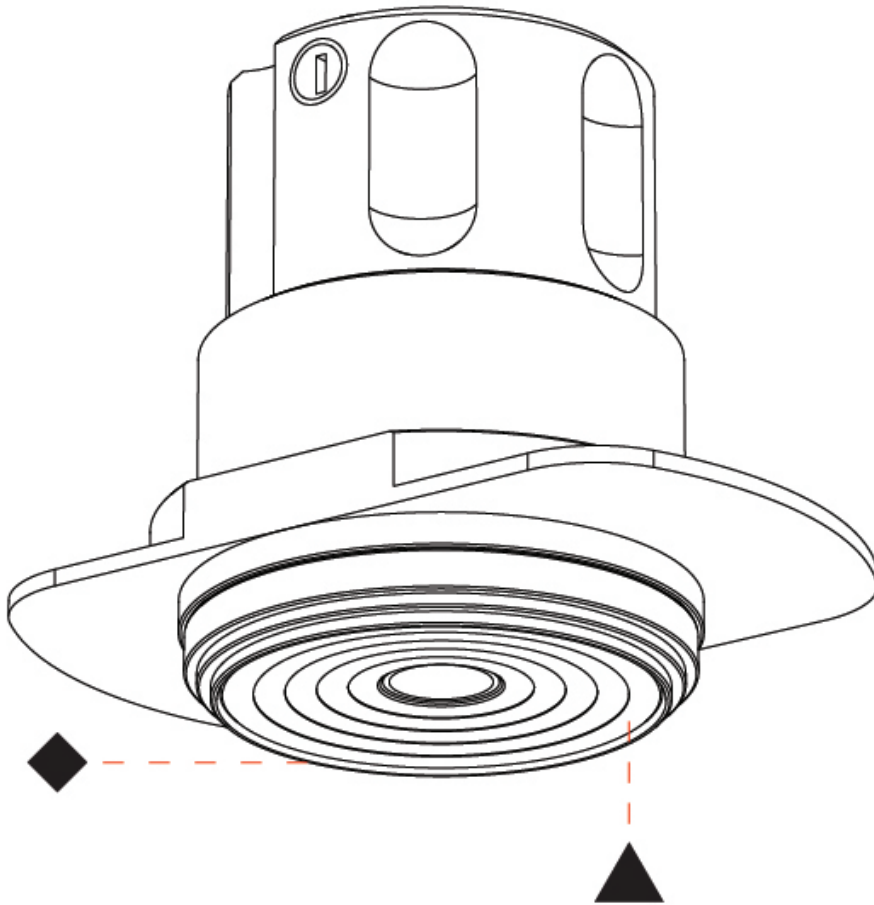

STUDIO COLLECTION 1 TRIMLESS

A350124-

PROJECT	_____
TYPE	_____
SPECIFIER	_____
QUANTITY	_____
DATE	_____

A