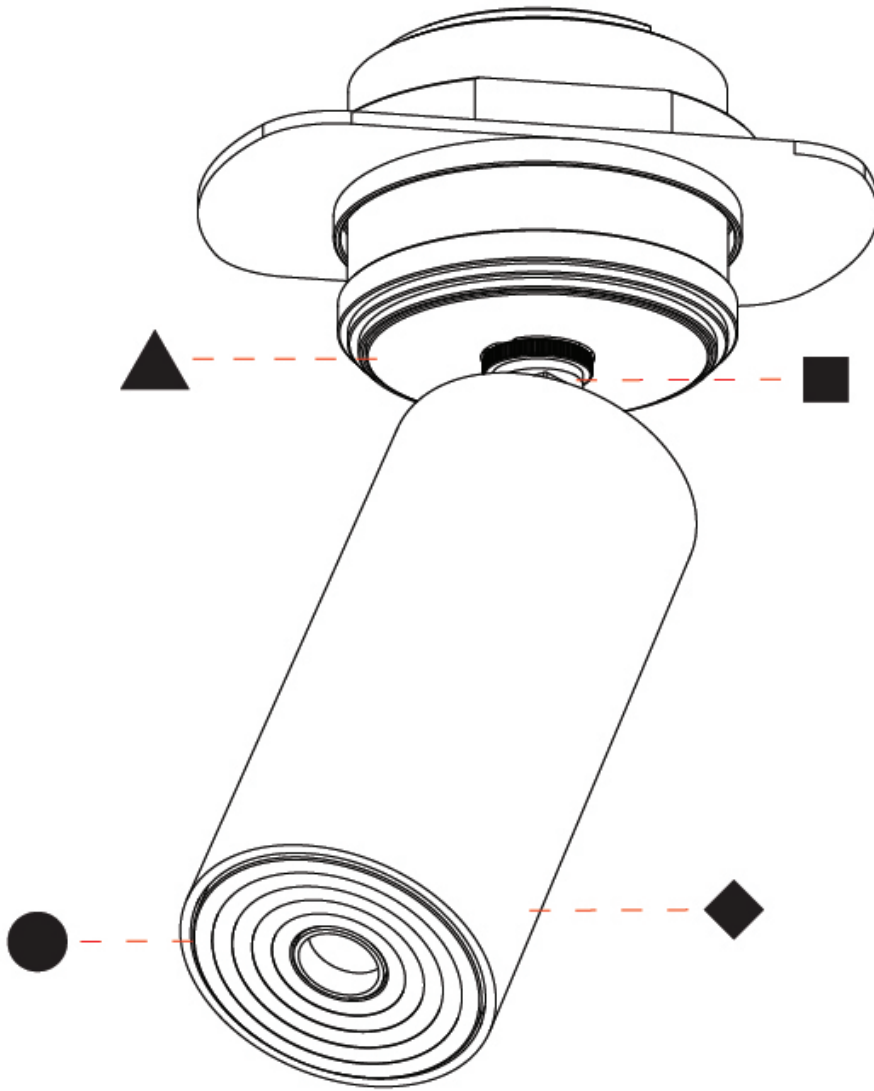

A350128-

PROJECT

TYPE

SPECIFIER

QUANTITY

DATE

A