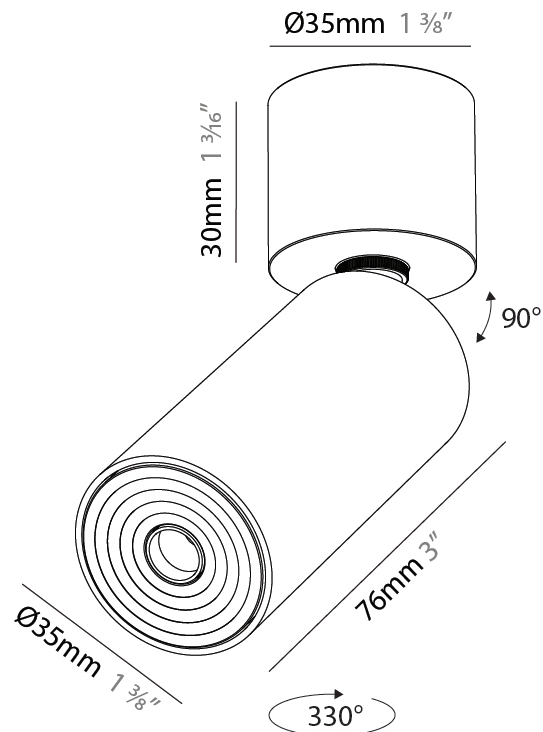

GENERAL

Series: Studio Collection
Subseries: Studio Collection 1
Partner: Prolicht
Division: Architectural
Installation: Surface
Product Type: Ceiling Surface
Mounting Location: Ceiling
Light Distribution: Direct

PHYSICAL

Aperture Sizes - Downlights: 1"
Shape: Cylinder
Diameter (mm): 35
Diameter (in): 1 3/8"
Height (mm): 76
Height (in): 3
Weight (kg): 0.147
Fixture Finish: SSR / BKV / CWI / CRY / HAB / UFT / ITA / RUA / FTG / MYG / LOD / PUS / FRO / FUP / KIA / POP / BLS / SPG / MEY / GOH / CHC / COM / ABZ / JAG / OBR / MOS / ROR
Accent Finish: ALU / PBR
Fixture Material: Extruded Aluminum
Cut-out Measurements: er

ELECTRICAL

Lamp Type: LED (Zhaga Standard)
Input Wattage (W): 6
Total Output Wattage (W): 5.4
Dimming: Tri-Mode (Non-Dimming and Phase Dimming (120Vac only) and 0-10V Dimming)
Driver Included: No
Driver Location: Remote
Driver Type: Constant Current - Universal
Driver Class: Class 2
Housing: ENCP3
Input Voltage (V): 120 - 277
Constant Current (MA): 500

LED

Color Temperature (°K): 2700 / 3000 / 3500 / 4000
Max. Delivered Lumen (lm): 235 / 252 / 316 / 270
Nominal Lumen (lm): 372 / 399 / 500 / 427
CRI: >90 CRI
Lamp Life (hrs): 50000

OPTICAL

Beam Angle: 34 / 52
Adjustability: Rotational 330°; Tilt 90°

RATINGS AND CERTIFICATIONS

Certified By: CSA Certified to UL and CSA Standards
IP rating: IP40